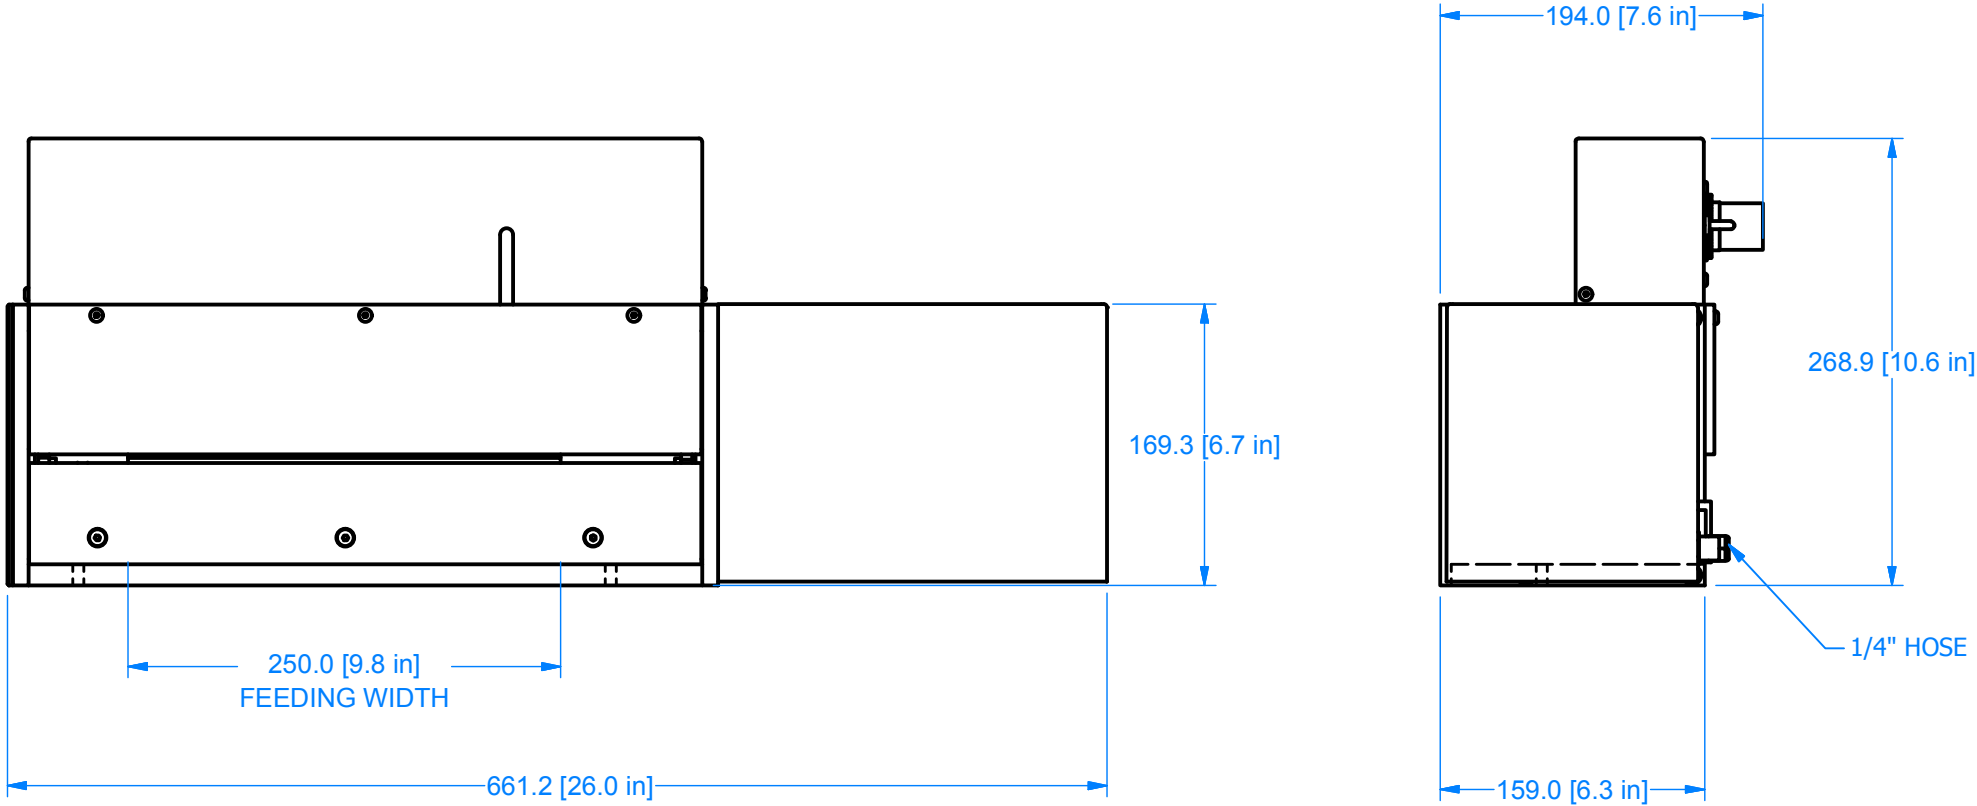

# RF-250 ROLL FEEDER

CUSTOM FEEDING & CUTTING SOLUTIONS

26 Just Road, Fairfield, NJ 07004 | 973-439-1428 | [azcocorp.com](http://azcocorp.com)