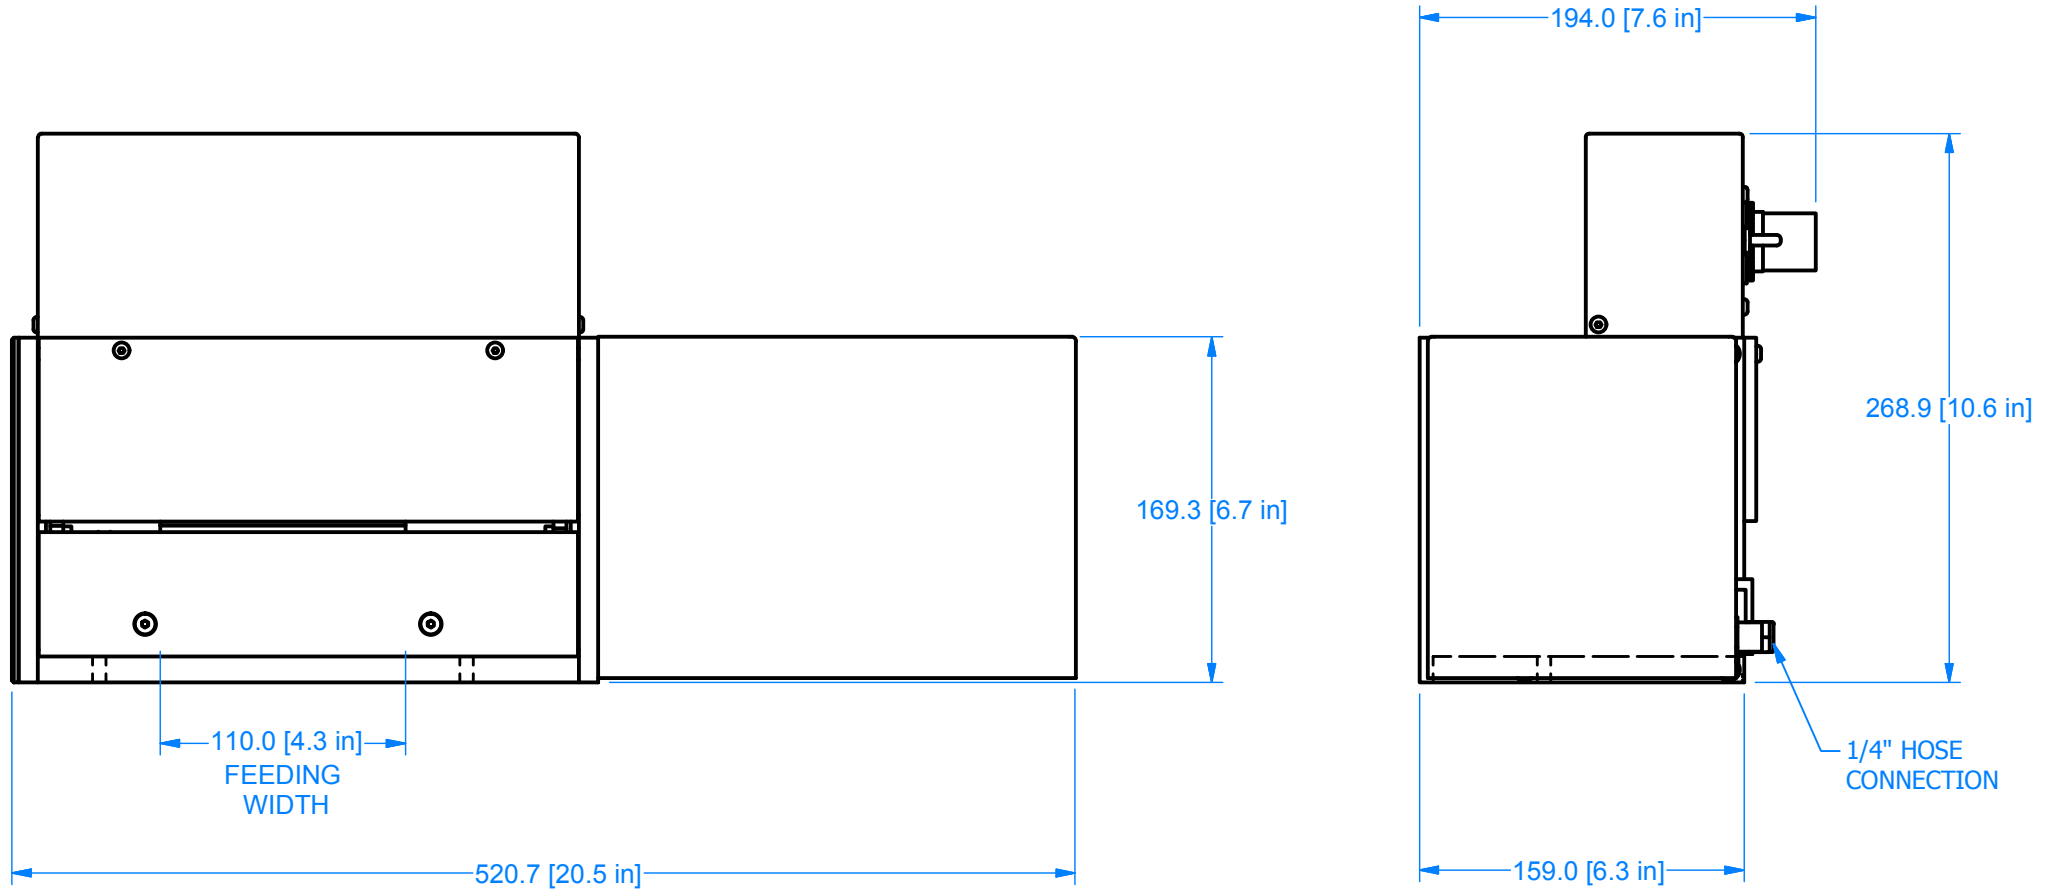

RF-110 ROLL FEEDER

CUSTOM FEEDING & CUTTING SOLUTIONS

26 Just Road, Fairfield, NJ 07004 | 973-439-1428 | azcocorp.com