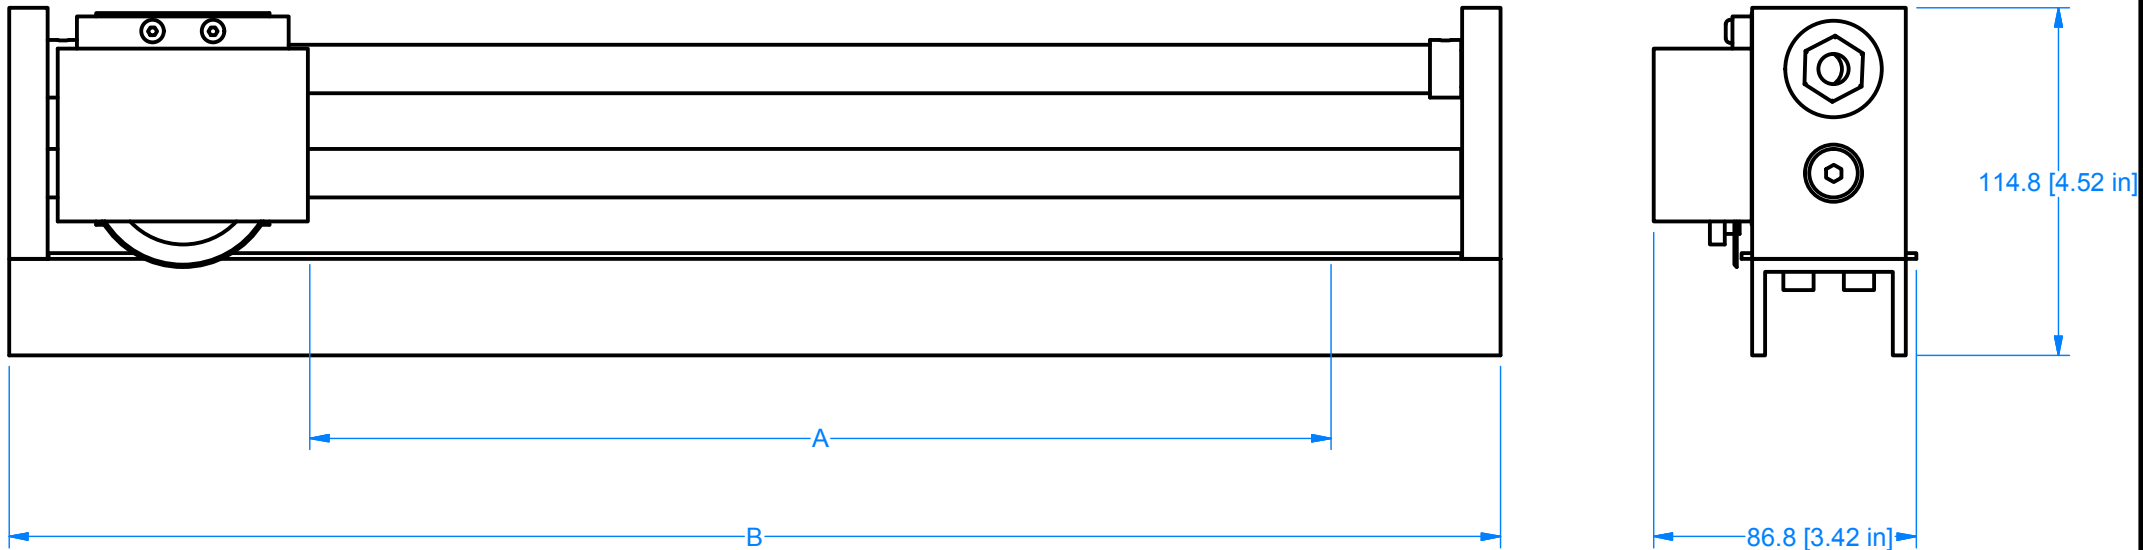

LC-24/36/48 TRAVELING KNIVES

MODEL	UNITS	A	B
LC-24	mm	560	770
	in	22.0	30.3
LC-36	mm	865	1075
	in	34.1	42.3
LC-48	mm	1170	1380
	in	46.1	54.3