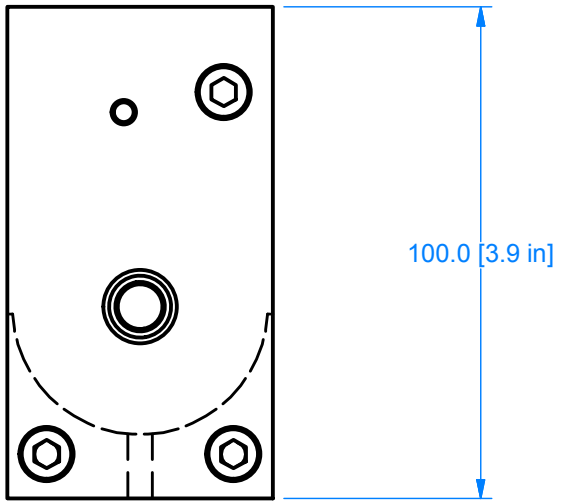

MC-110 ROTARY KNIFE

CUSTOM FEEDING & CUTTING SOLUTIONS

26 Just Road, Fairfield, NJ 07004 | 973-439-1428 | azcocorp.com