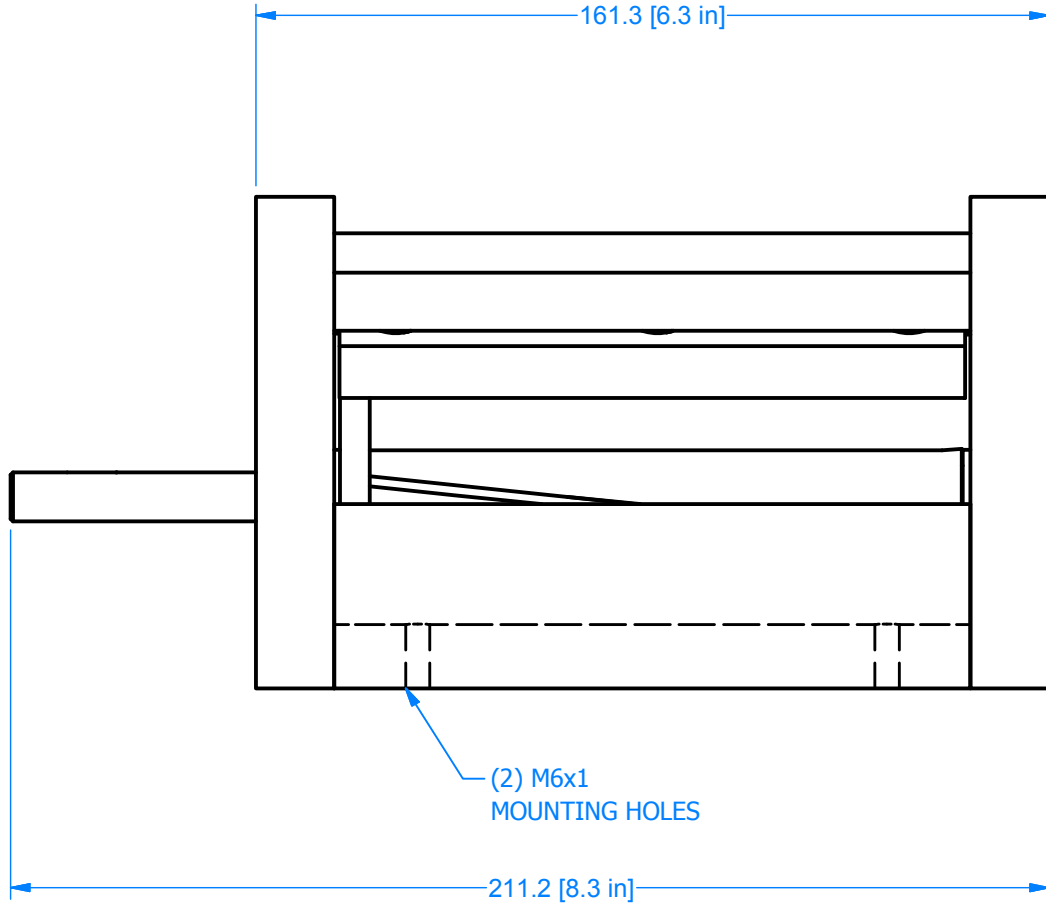

MC-110 ROTARY KNIFE

CUSTOM FEEDING & CUTTING SOLUTIONS

26 Just Road, Fairfield, NJ 07004 | 973-439-1428 | azcocorp.com