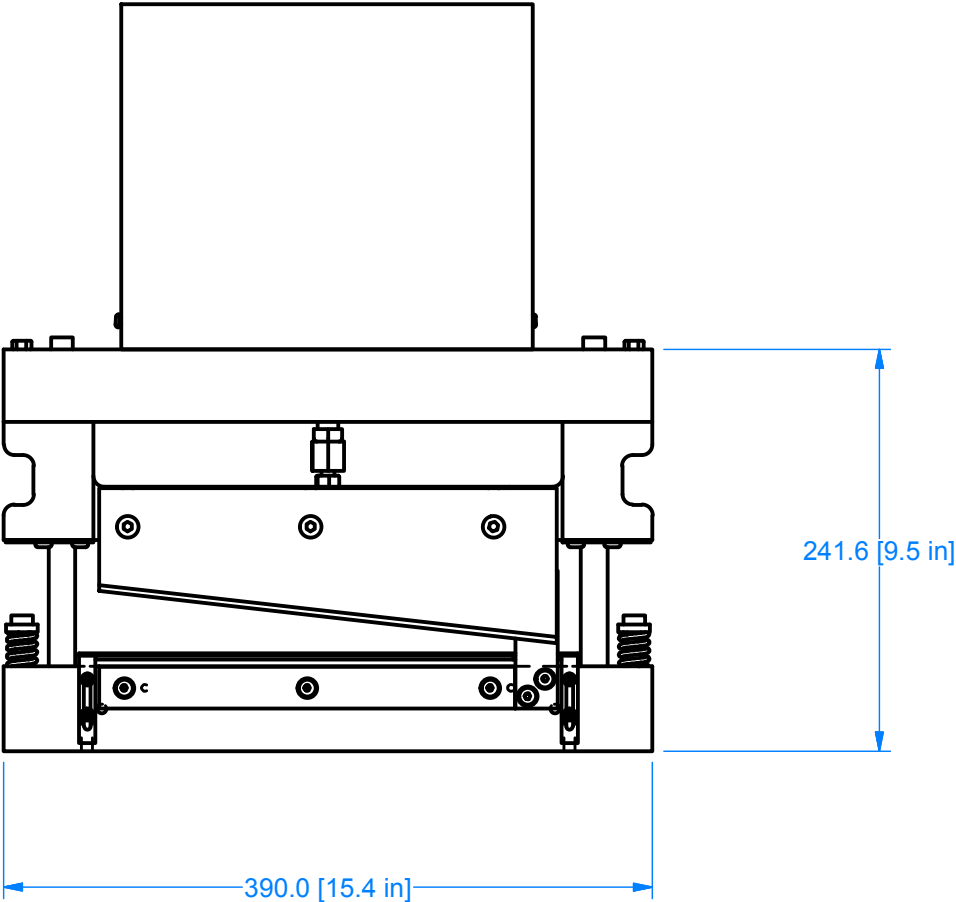

# SKC-250 SMART KNIFE

CUSTOM FEEDING & CUTTING SOLUTIONS

26 Just Road, Fairfield, NJ 07004 | 973-439-1428 | [azcocorp.com](http://azcocorp.com)