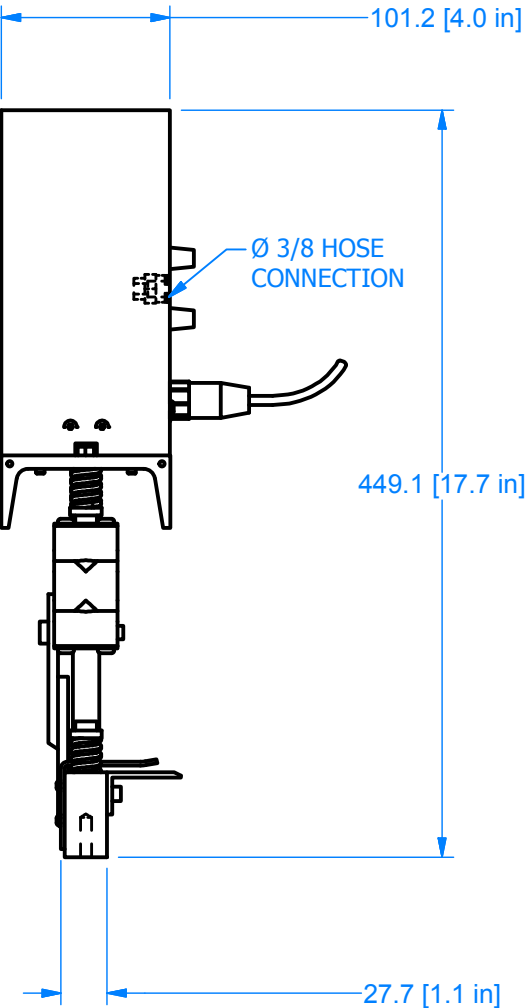

# SKC-250 SMART KNIFE

CUSTOM FEEDING & CUTTING SOLUTIONS

26 Just Road, Fairfield, NJ 07004 | 973-439-1428 | [azcocorp.com](http://azcocorp.com)