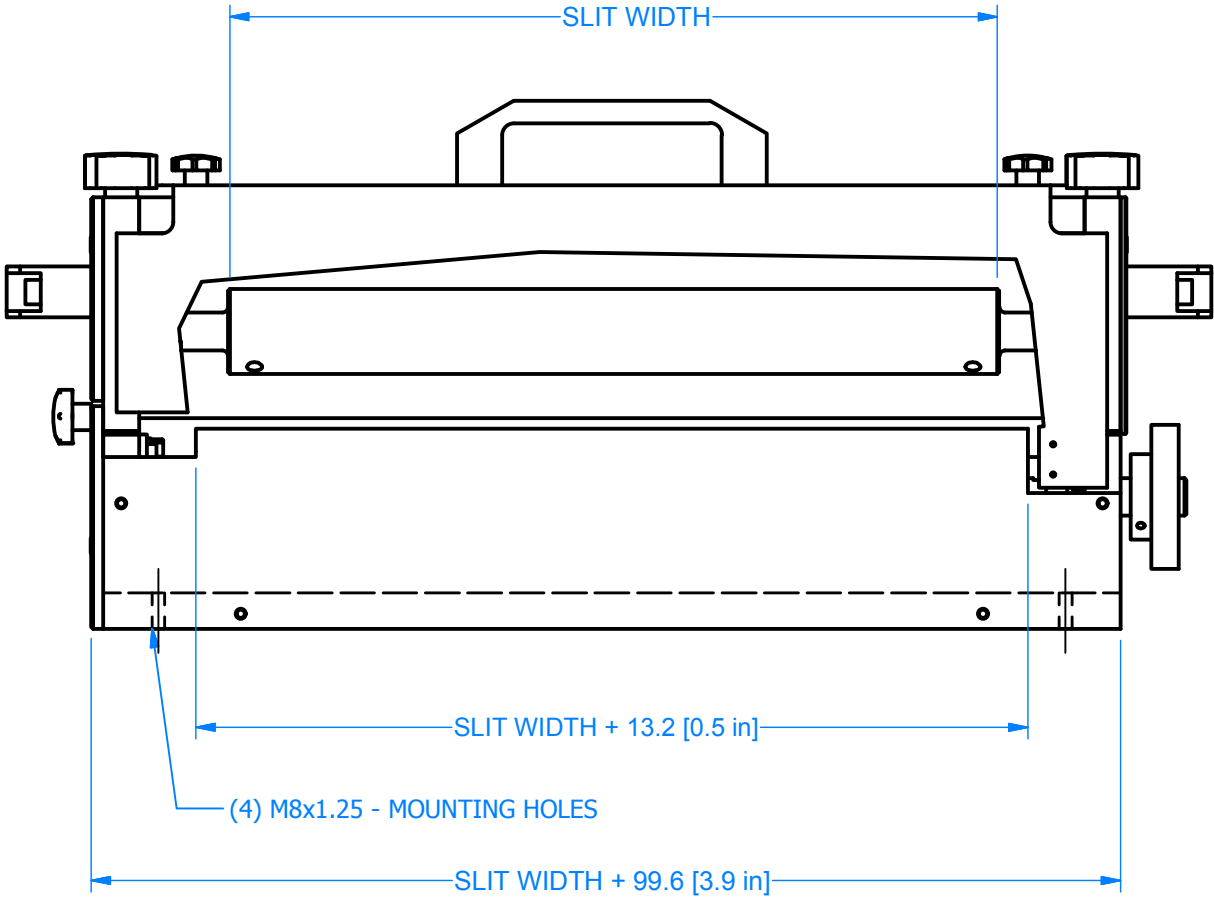

SLS SHEAR

CUSTOM FEEDING & CUTTING SOLUTIONS

26 Just Road, Fairfield, NJ 07004 | 973-439-1428 | azcocorp.com