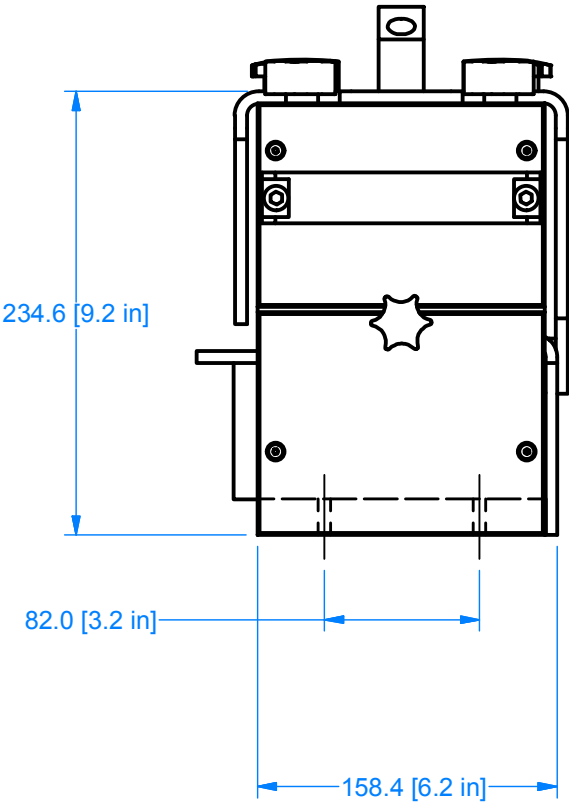

SLS SHEAR

CUSTOM FEEDING & CUTTING SOLUTIONS

26 Just Road, Fairfield, NJ 07004 | 973-439-1428 | azcocorp.com