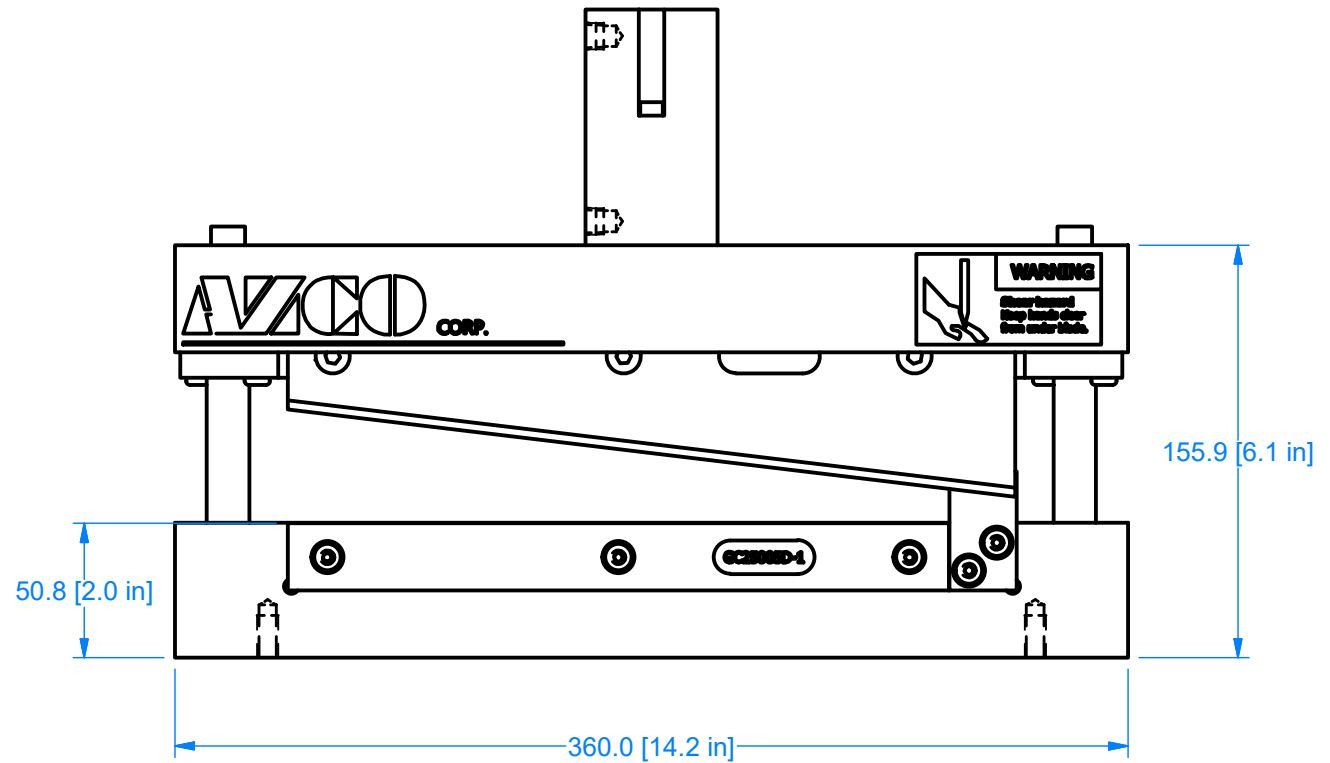

GC-250 Guillotine Knife

CUSTOM FEEDING & CUTTING SOLUTIONS

26 Just Road, Fairfield, NJ 07004 | 973-439-1428 | azcocorp.com