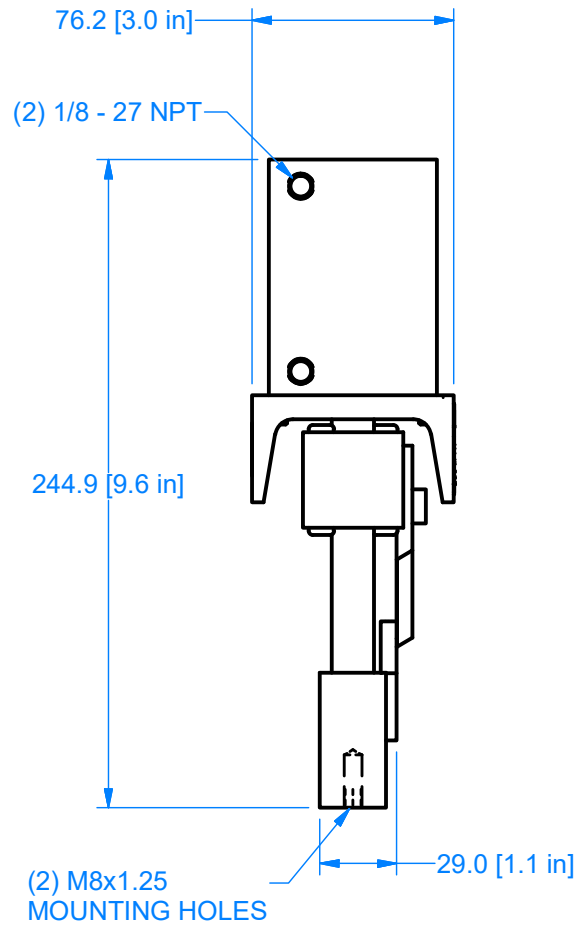

GC-250 Guillotine Knife

CUSTOM FEEDING & CUTTING SOLUTIONS

26 Just Road, Fairfield, NJ 07004 | 973-439-1428 | azcocorp.com