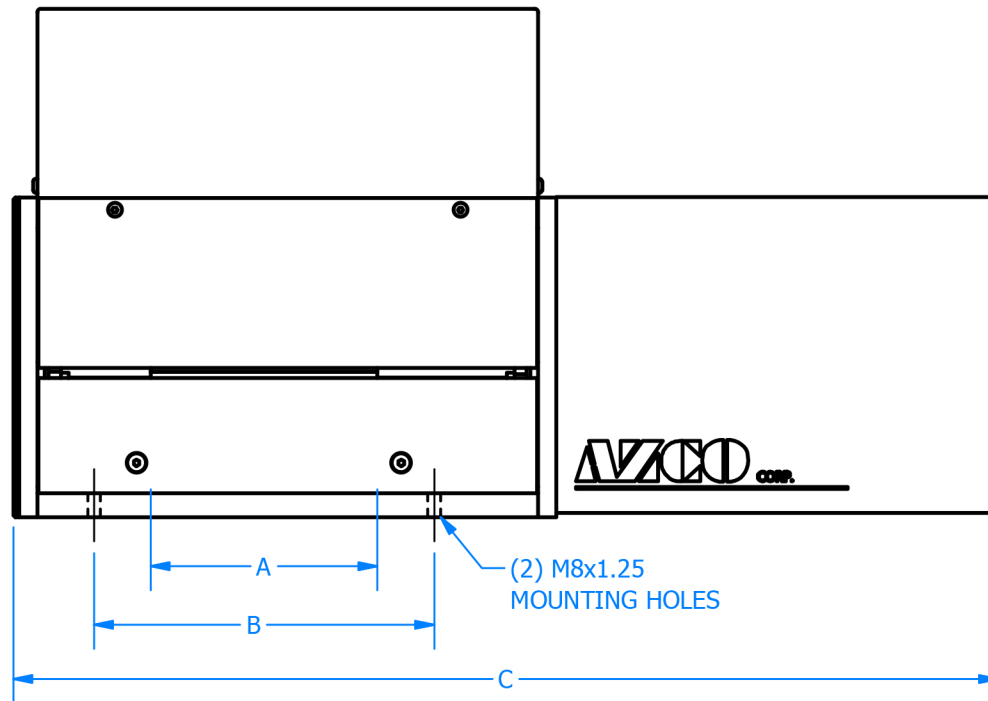

# RF110, RF160, RF250, RF400, RF630

CUSTOM FEEDING & CUTTING SOLUTIONS

26 Just Road, Fairfield, NJ 07004 | 973-439-1428 | [azcocorp.com](http://azcocorp.com)