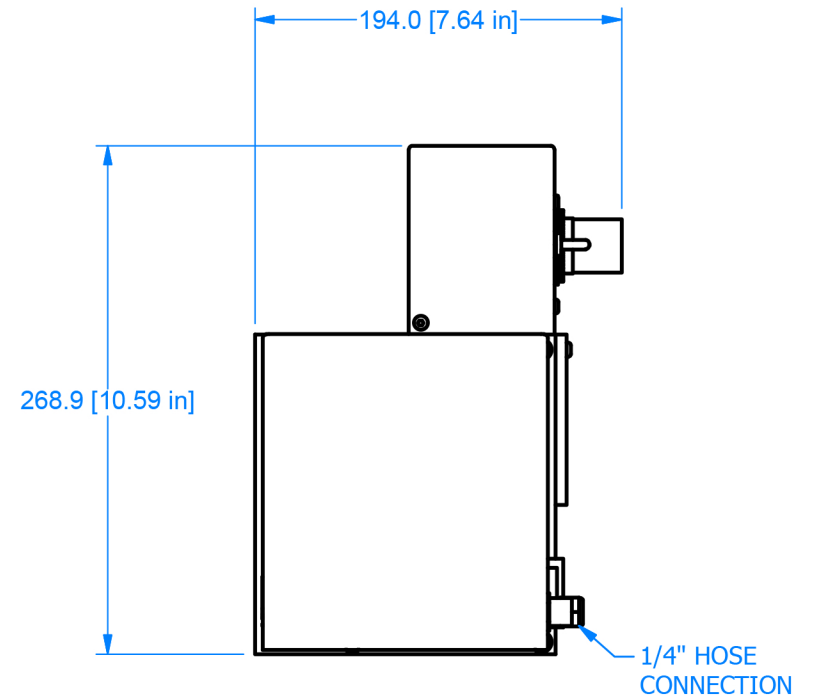

# RF110, RF160, RF250, RF400, RF630

CUSTOM FEEDING & CUTTING SOLUTIONS

26 Just Road, Fairfield, NJ 07004 | 973-439-1428 | [azcocorp.com](http://azcocorp.com)