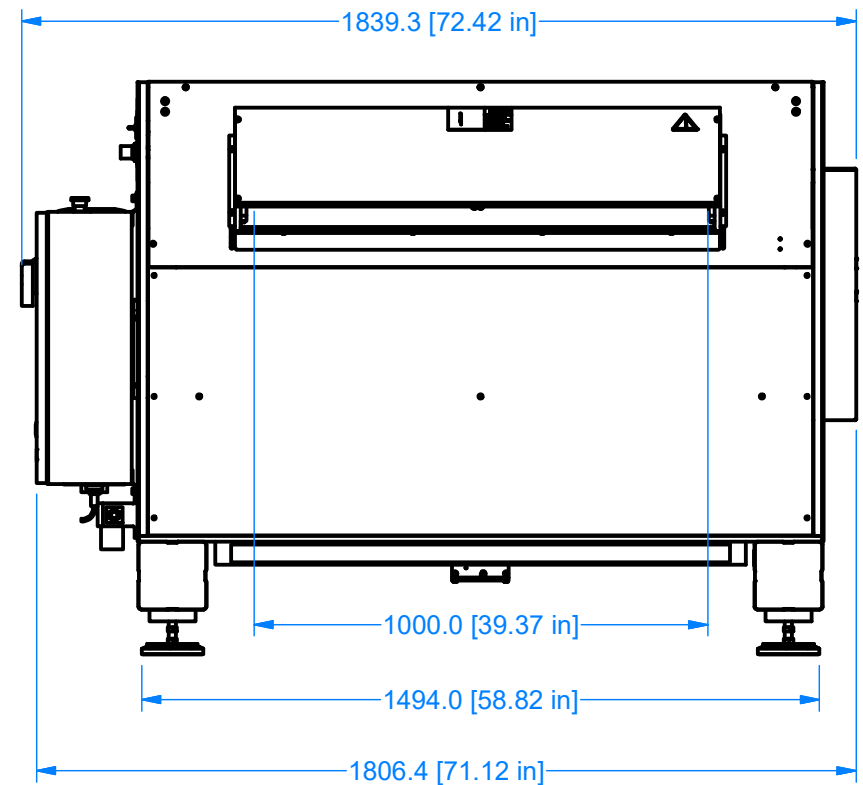

FGW-1000 SHEETER STANDARD

CUSTOM FEEDING & CUTTING SOLUTIONS

26 Just Road, Fairfield, NJ 07004 | 973-439-1428 | azcocorp.com