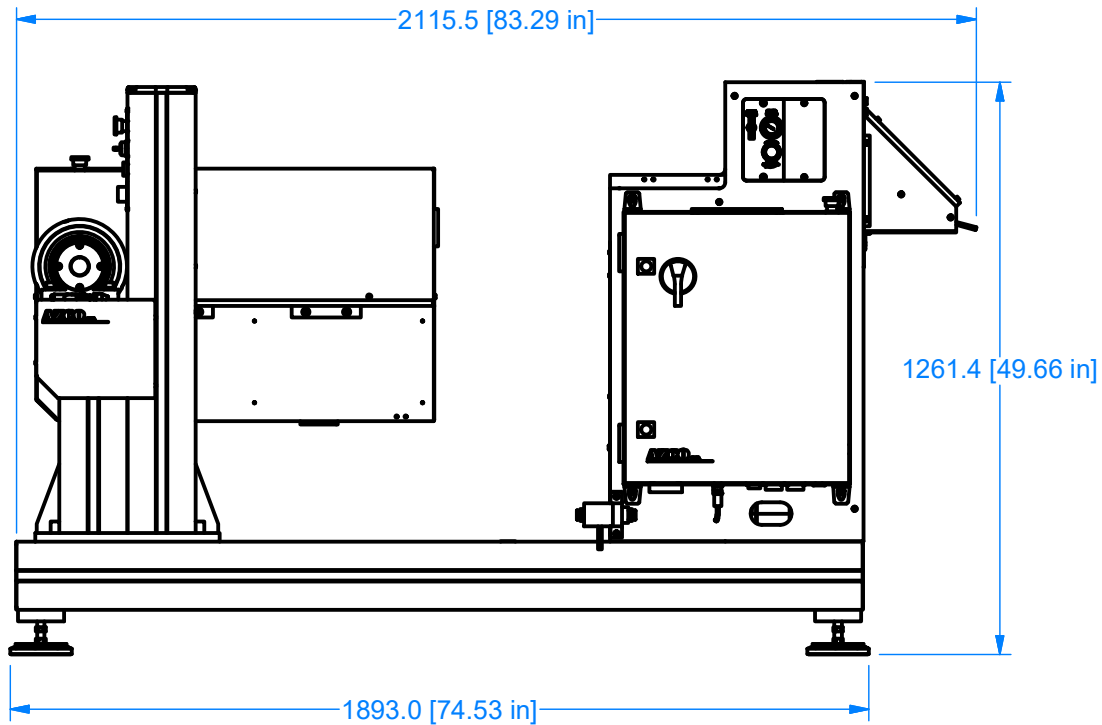

FGW-1000 SHEETER STANDARD

CUSTOM FEEDING & CUTTING SOLUTIONS

26 Just Road, Fairfield, NJ 07004 | 973-439-1428 | azcocorp.com