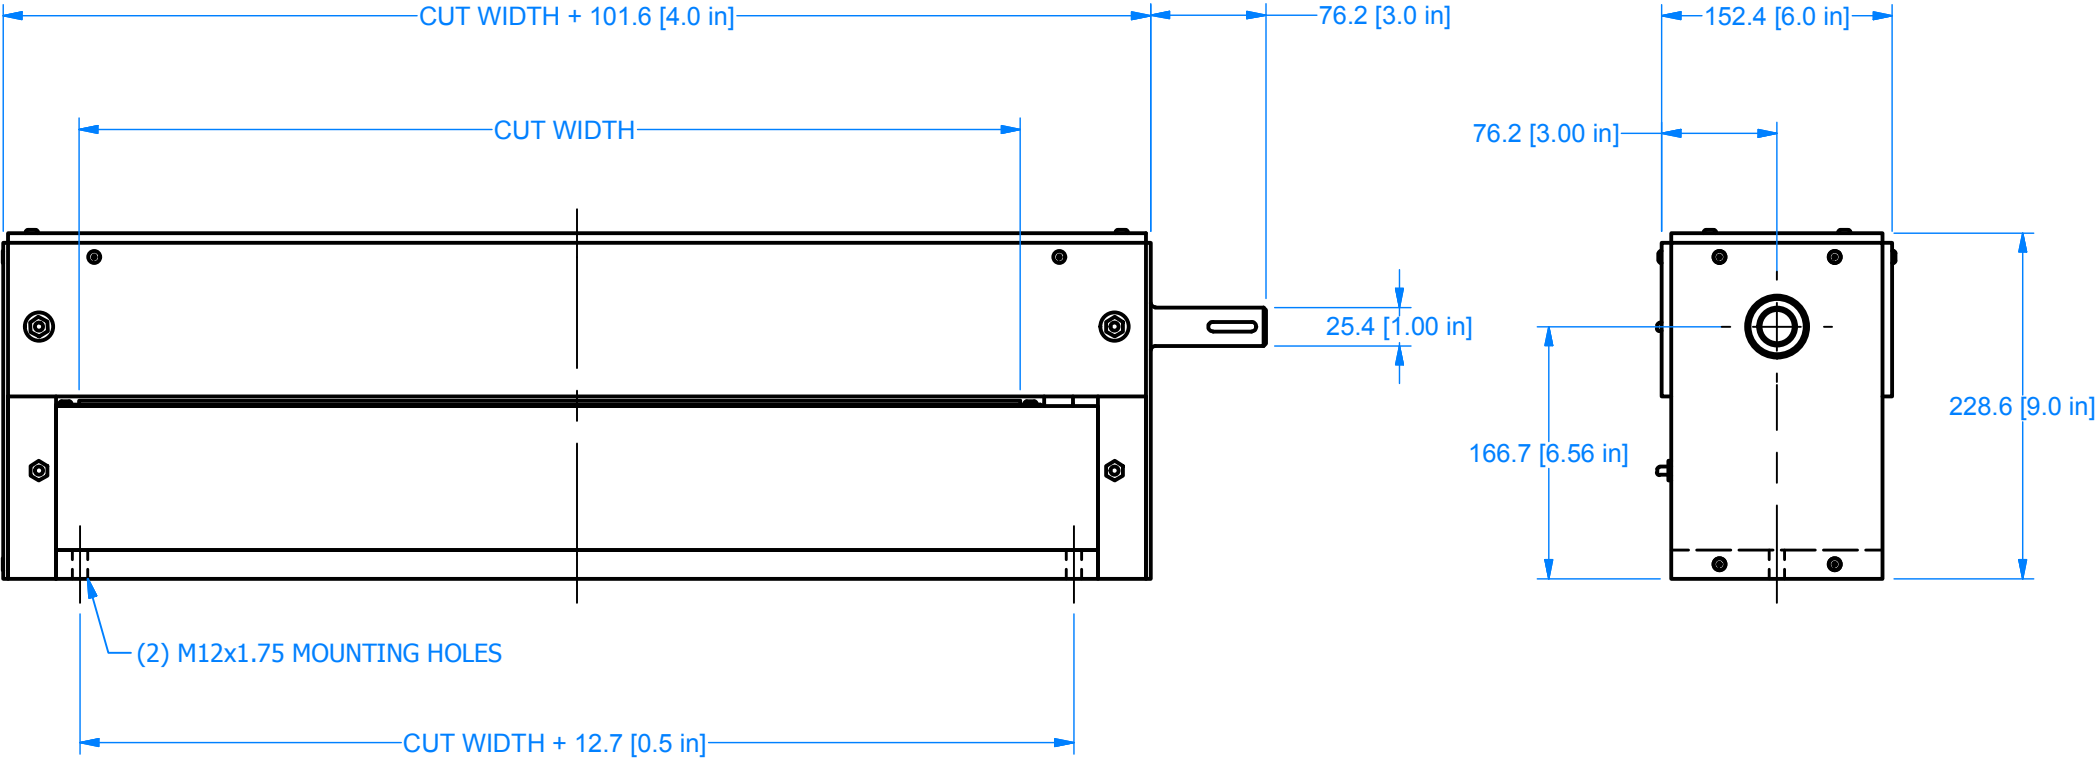

RC - ROTARY CRUSH

CUSTOM FEEDING & CUTTING SOLUTIONS

26 Just Road, Fairfield, NJ 07004 | 973-439-1428 | azcocorp.com