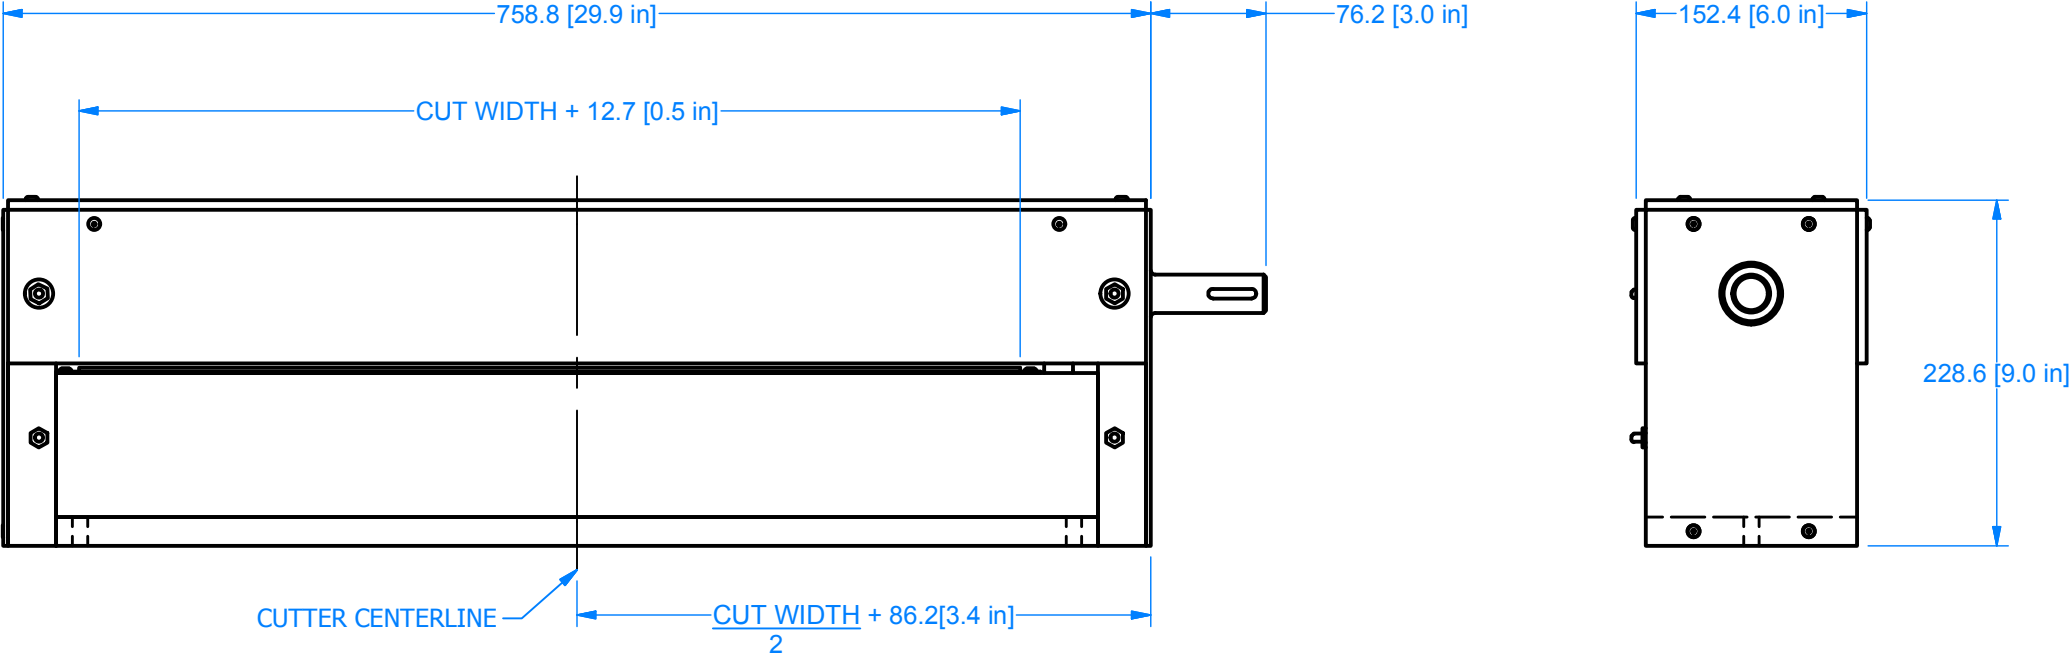

RC - ROTARY CRUSH

CUSTOM FEEDING & CUTTING SOLUTIONS

26 Just Road, Fairfield, NJ 07004 | 973-439-1428 | azcocorp.com