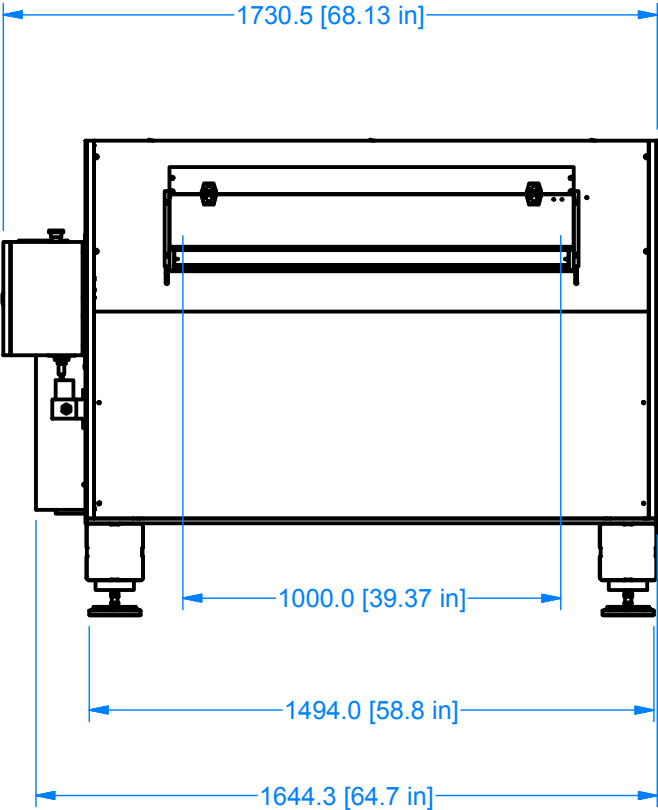

FGW-1000 SHEETER

CUSTOM FEEDING & CUTTING SOLUTIONS

26 Just Road, Fairfield, NJ 07004 | 973-439-1428 | azcocorp.com