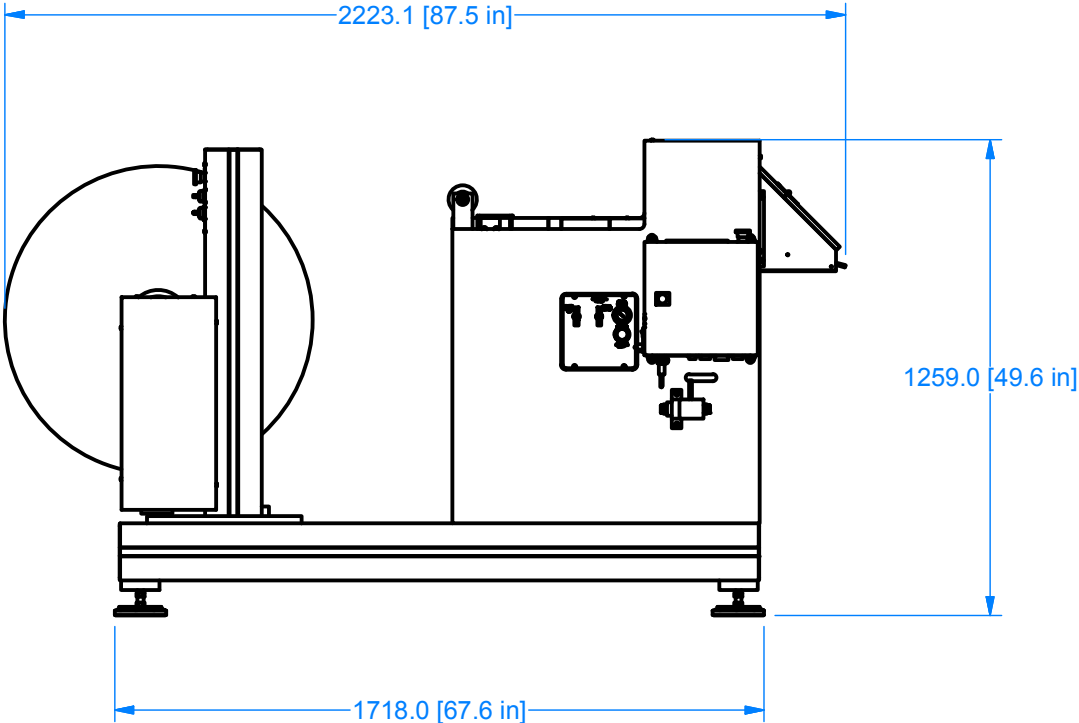

FGW-1000 SHEETER

CUSTOM FEEDING & CUTTING SOLUTIONS

26 Just Road, Fairfield, NJ 07004 | 973-439-1428 | azcocorp.com