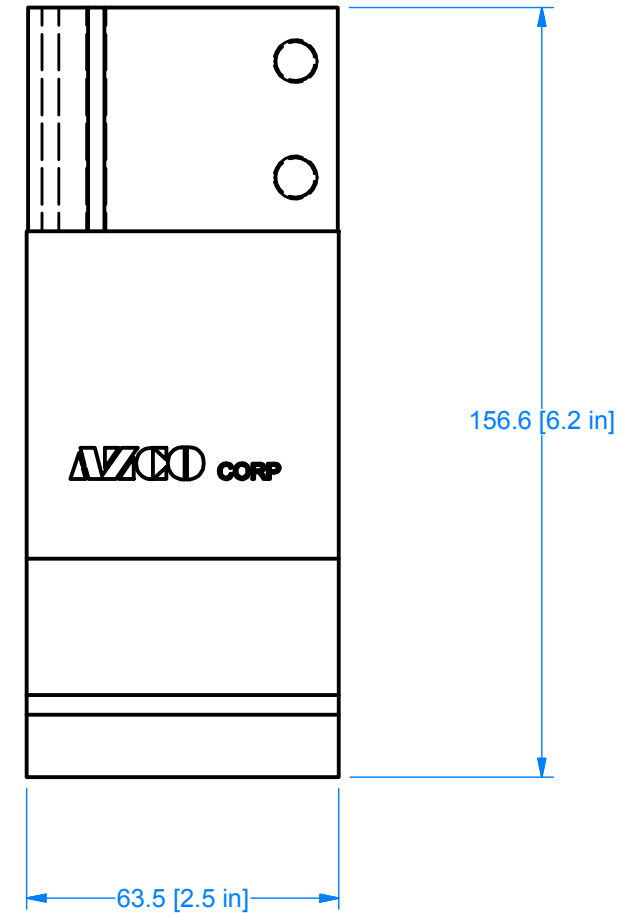

UP-20 PUNCH ASSEMBLY

CUSTOM FEEDING & CUTTING SOLUTIONS

26 Just Road, Fairfield, NJ 07004 | 973-439-1428 | azcocorp.com