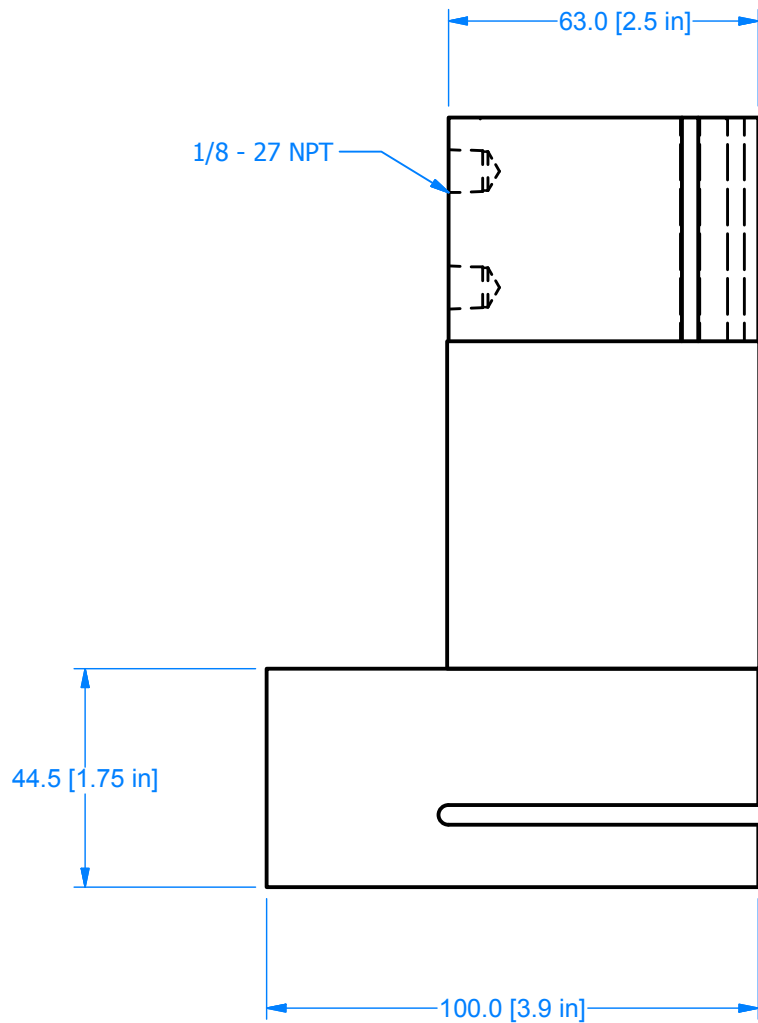

UP-20 PUNCH ASSEMBLY

CUSTOM FEEDING & CUTTING SOLUTIONS

26 Just Road, Fairfield, NJ 07004 | 973-439-1428 | azcocorp.com