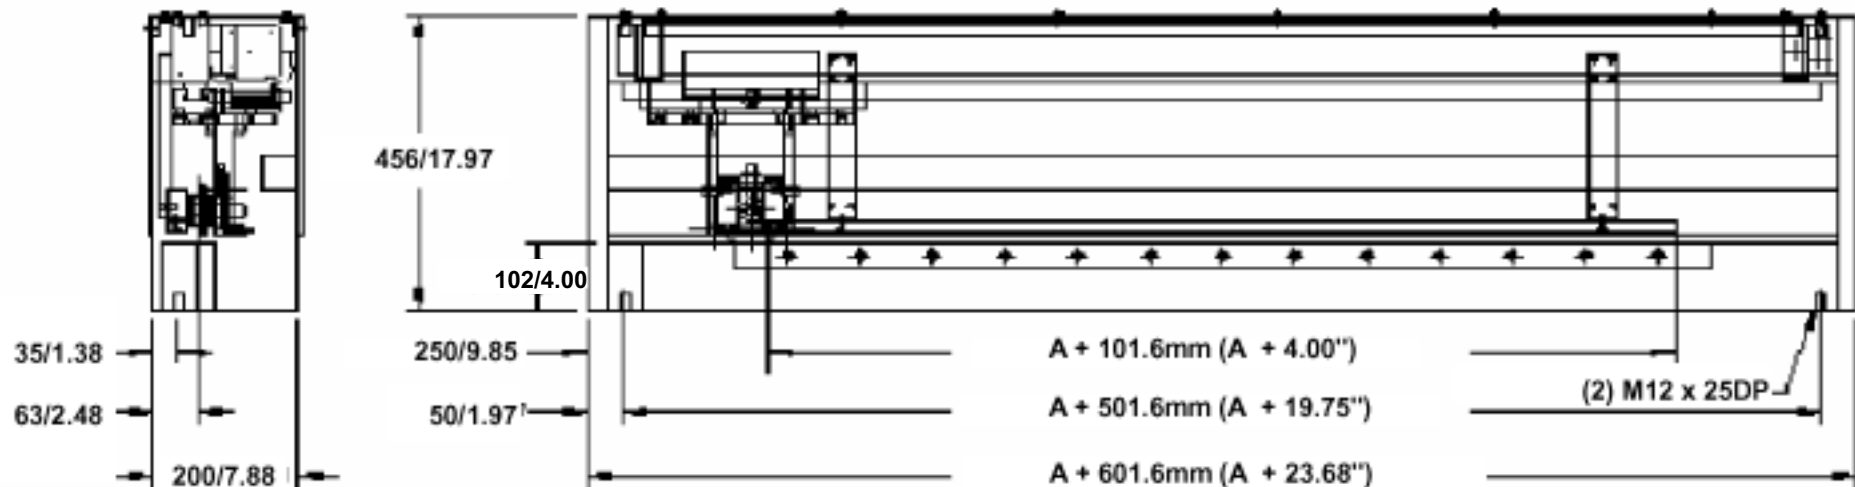

MODEL TS/TC

AVAILABLE TO 4.6MM/15 FT.