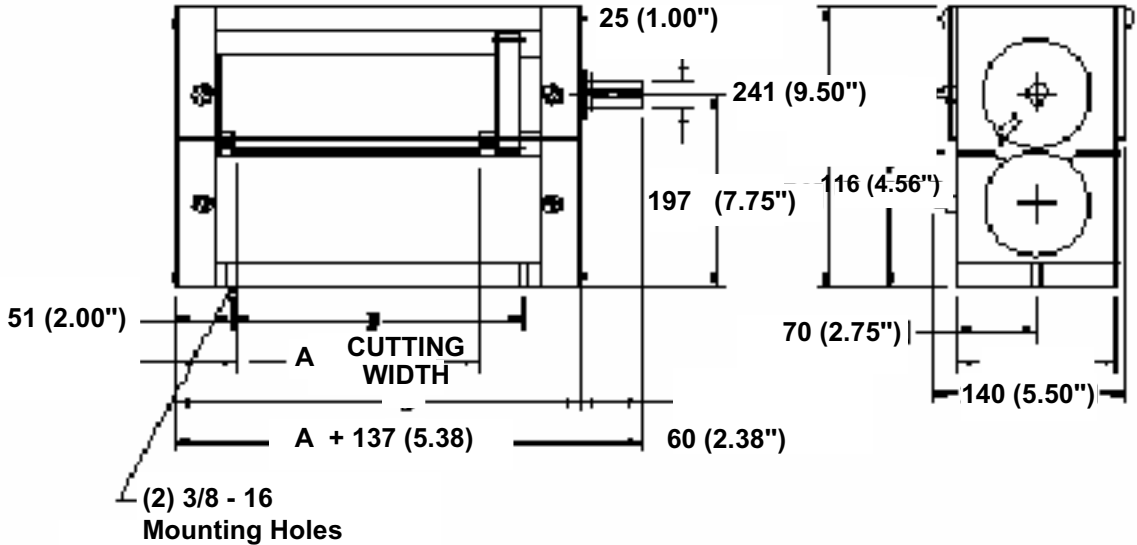

# MODEL RC

**AVAILABLE TO 1600MM/66IN.**